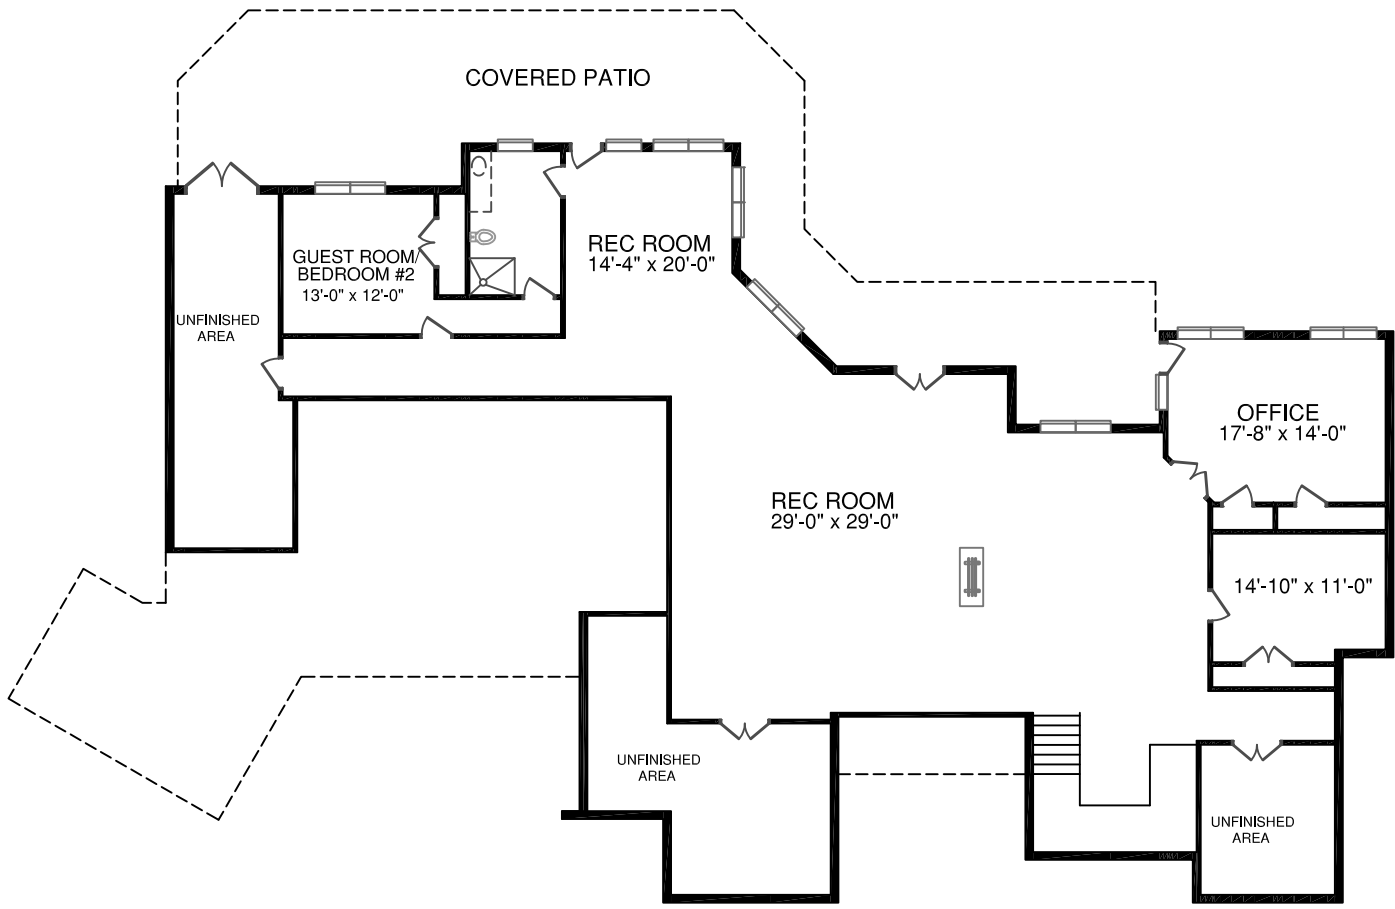

HEATED LIVING SPACE
LOWER LEVEL - 2890
1st FLOOR - 3818
2nd FLOOR - 2572
TOTAL HEATED - 9280

242 PINNACLE SHORES

LOWER LEVEL

# 242 PINNACLE SHORES